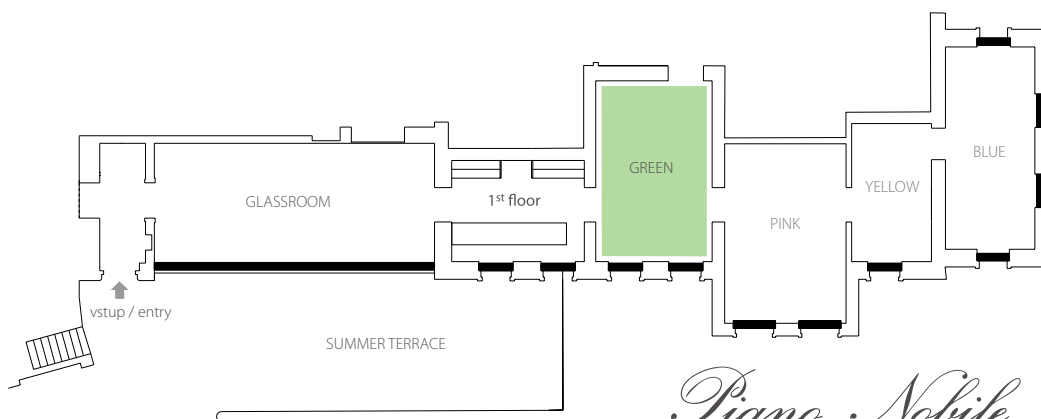

03

PIANO
NOBILE

7.2 x 4.6 m
33 m²

04

Salonek Green / Green Salon

max. 16 osob

max. 16 seats

Piano Nobile

04

VILLA R

PIANO
NOBILE

7.1 x 4.8 m
34 m²

05

Salonek Pink / Pink Salon

max. 30 osob

max. 30 seats

Piano Nobile

05

PIANO
NOBILE

5.4 x 3.1 m
17 m²

06

Salonek Yellow / Yellow Salon

max. 8 osob
max. 8 seats

Piano Nobile