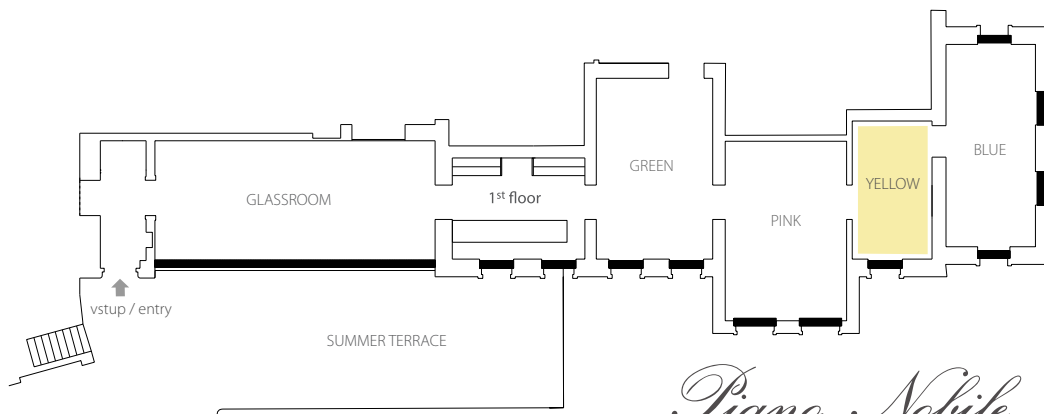

04

VILLA R

PIANO
NOBILE

7.1 x 4.8 m
34 m²

05

Salonek Pink / Pink Salon

max. 30 osob

max. 30 seats

Piano Nobile

05

PIANO
NOBILE

5.4 x 3.1 m
17 m²

06

Salonek Yellow / Yellow Salon

max. 8 osob
max. 8 seats

Piano Nobile

06

PIANO
NOBILE

7.2 x 4.6 m
33 m²

07

Salonek Blue / Blue Salon

max. 20 osob
max. 20 seats

Piano Nobile

07