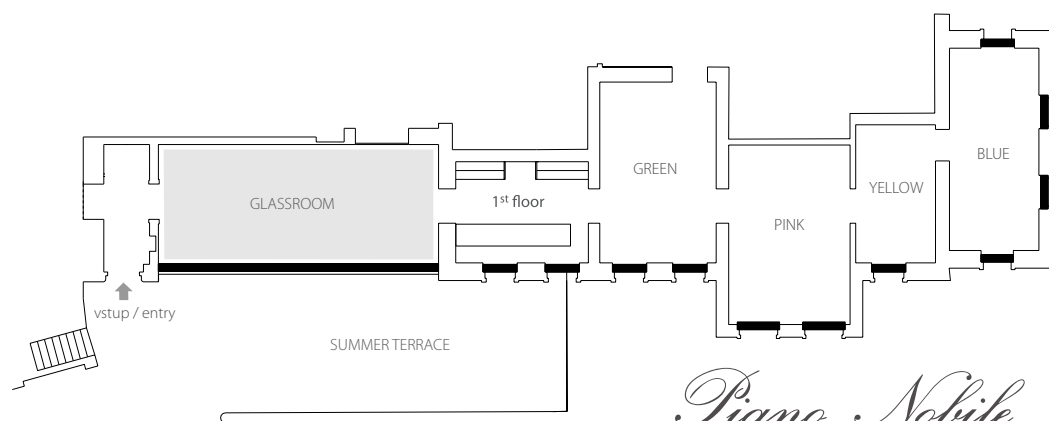

Piano Nobile