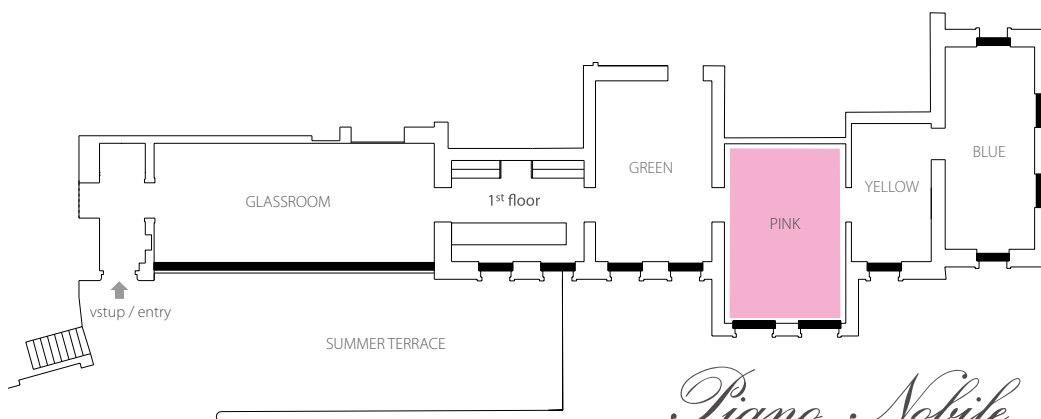

03

PIANO
NOBILE

7.2 x 4.6 m
33 m²

04

Salonek Green / Green Salon

max. 16 osob

max. 16 seats

Piano Nobile

04

VILLA R

PIANO
NOBILE

7.1 x 4.8 m
34 m²

05

Salonek Pink / Pink Salon

max. 30 osob

max. 30 seats

Piano Nobile

05

PIANO
NOBILE

5.4 x 3.1 m
17 m²

06

Salonek Yellow / Yellow Salon

max. 8 osob
max. 8 seats

Piano Nobile

06

PIANO
NOBILE

7.2 x 4.6 m
33 m²

07

Salonek Blue / Blue Salon

max. 20 osob
max. 20 seats

Piano Nobile

07