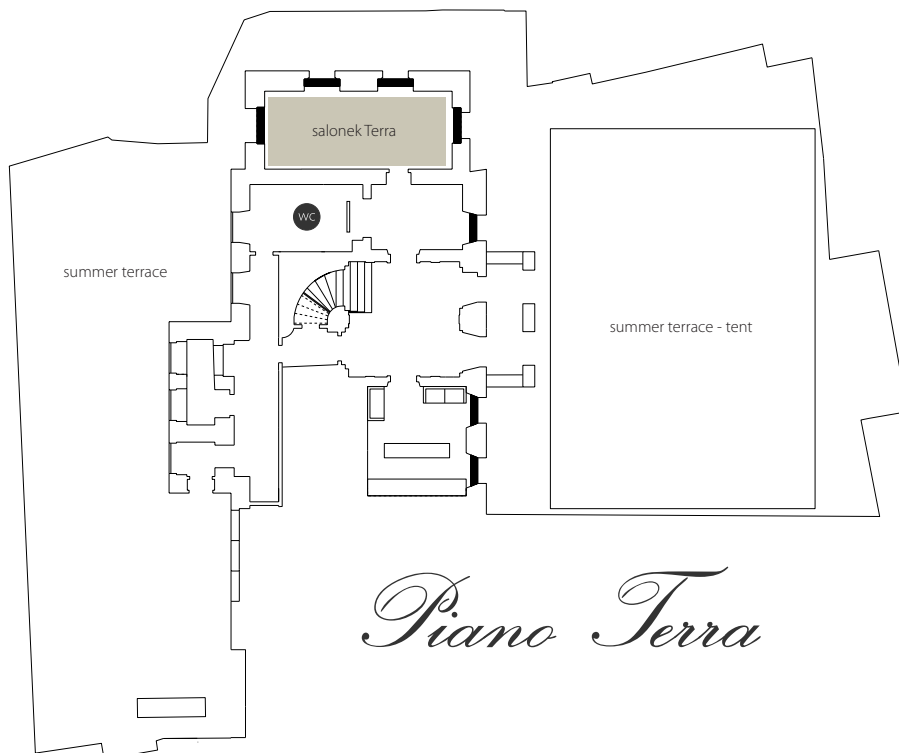

Piano Terra is a restaurant located on the ground floor of the villa and on the adjacent south terrace with a view over Prague. The covered outdoor terrace allows larger wedding banquets to be held year-round, with heaters ensuring your comfort even during cold weather.

TERRA

8 x 3.3 m
26 m²

09

Salonek Terra / Terra Salon

max. 20 osob
max. 20 seats

Piano Terra

09

TERRA